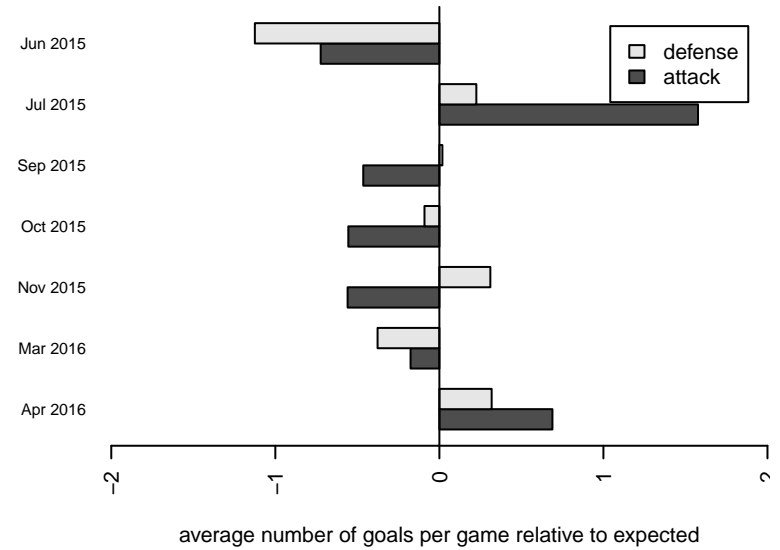

Performance relative to 13 month average