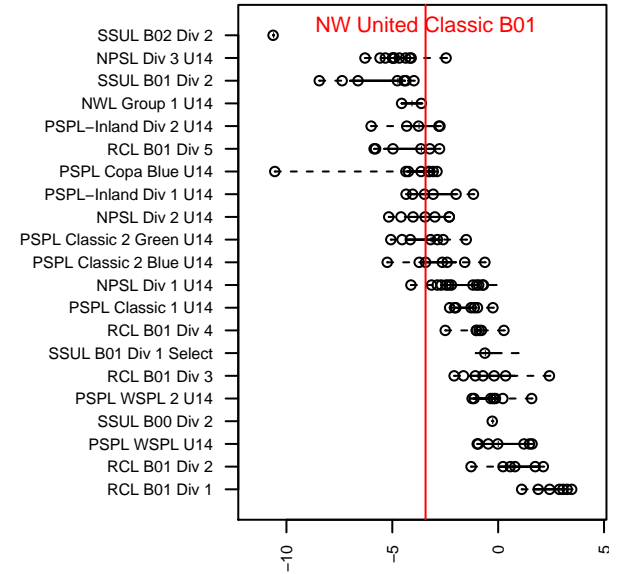

NW United Classic B01

NW United FC
 Burlington, WA
 B01 total strength=906
 attack=1.27 defense=1.64
 fall league = PSPL Classic 2 Blue U14
 spr league = Spr PSPL Classic 2 U14
 notes= Strom 2013-4; Kissas 2015

alt names used:
 NW UNITED FC BU14 KISSAS
 Northwest United FC BU14 Kissas
 NW United FC BU14
 Northwest United FC BU14 Kissas
 NW UNITED FC BU14 KISSAS (WA)

Venues played:
 2015 Skagit Firecracker U14
 2015 Gunners Invitational U 14/15 Silver
 2015 WA Rush Cup BU14 Silver U14
 2015 PSPL Classic 2 Blue U14
 2015 Spr PSPL Classic 2 U14

**attack and defense variance (black dot)
relative to other teams
and top 10 in region**

**attack and defense rating
relative to others at age
and all opponents in last 13 months**

Performance relative to 13 month average