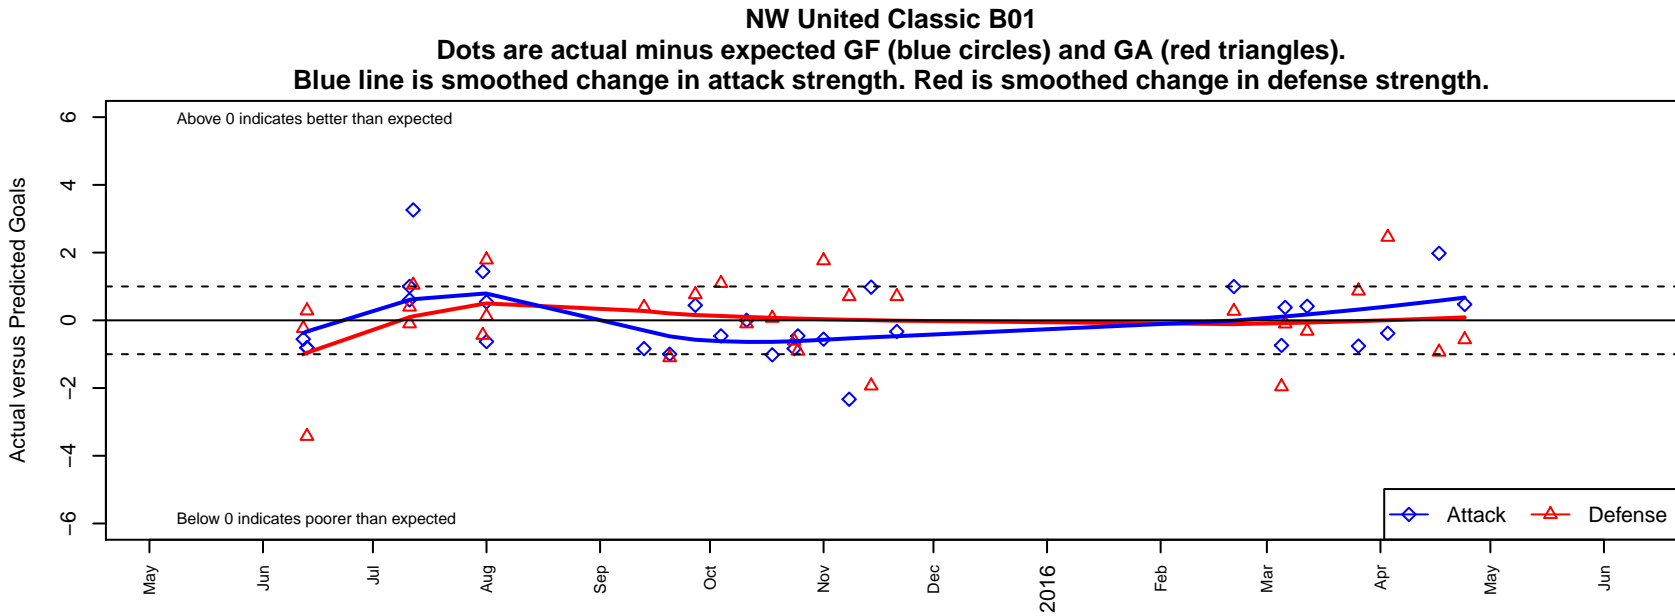

NW United Classic B01

NW United FC
 Burlington, WA
 B01 total strength=906
 attack=1.27 defense=1.64
 fall league = PSPL Classic 2 Blue U14
 spr league = Spr PSPL Classic 2 U14
 notes= Strom 2013-4; Kissas 2015

**attack and defense variance (black dot)
relative to other teams
and top 10 in region**

**attack and defense rating
relative to others at age
and all opponents in last 13 months**

Performance relative to 13 month average