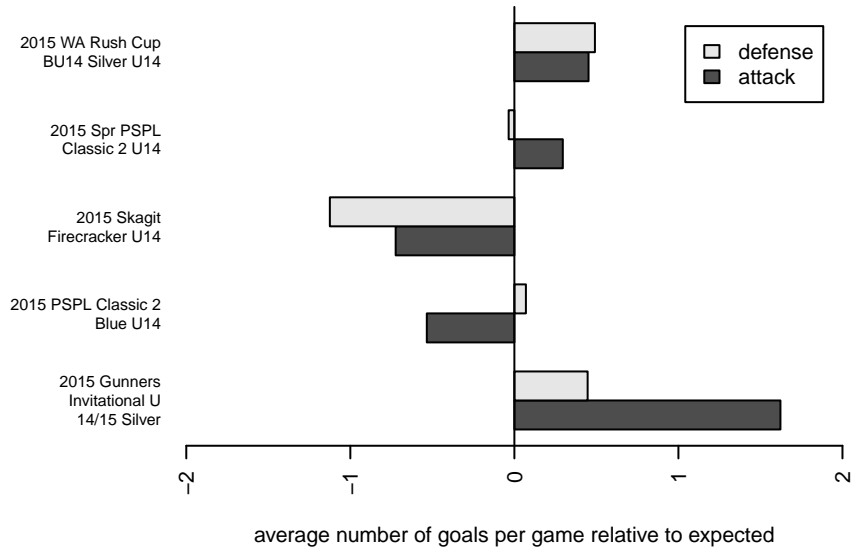

NW United Classic B01

NW United FC
 Burlington, WA
 B01 total strength=906
 attack=1.27 defense=1.64
 fall league = PSPL Classic 2 Blue U14
 spr league = Spr PSPL Classic 2 U14
 notes= Strom 2013-4; Kissas 2015

**attack and defense variance (black dot)
relative to other teams
and top 10 in region**

**attack and defense rating
relative to others at age
and all opponents in last 13 months**

Performance relative to 13 month average